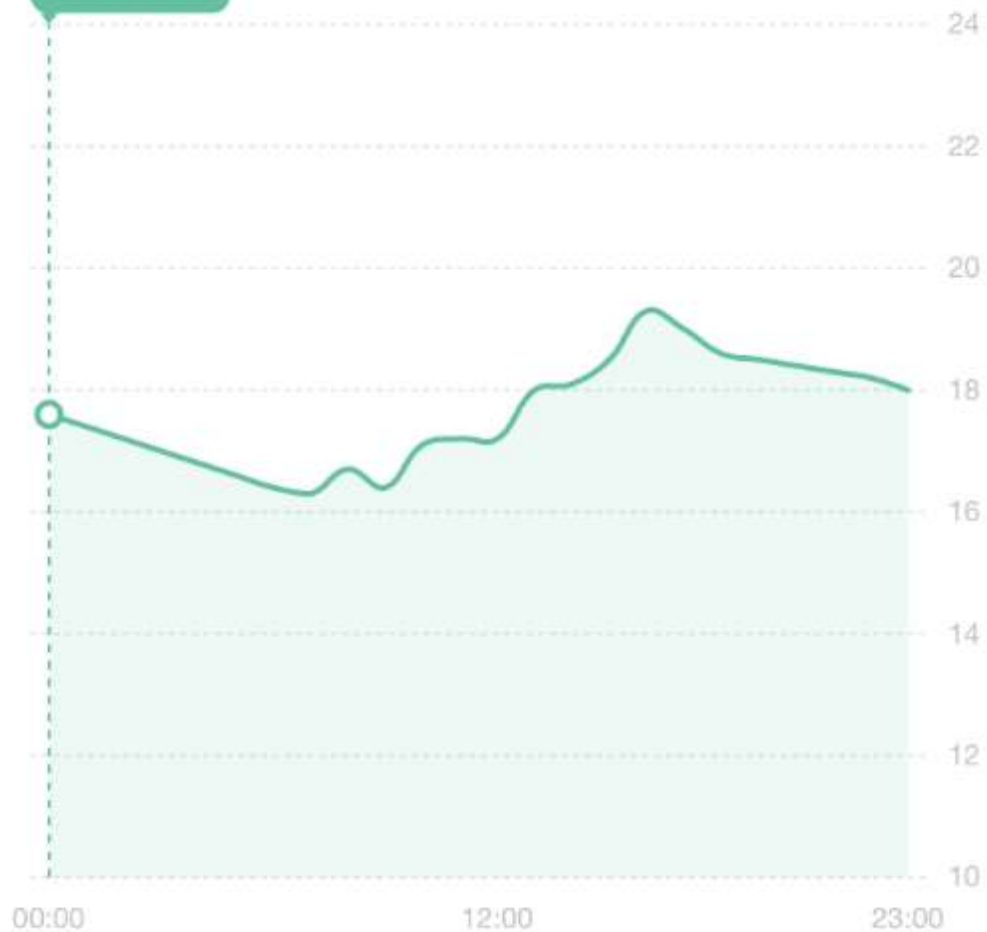

Smart Box – examples sent from Ray who joined us on Tuesday.

📶 O2 WiFiCall 📶

11:46

22% 🔋

Data graph

Temperatu...

Humidity

Day

Month

Year

00:00
17.6°C

2023/05/15

Data graph

Temperatu...

Humidity

Day

Month

Year

07:00
16.3°C

2023/05/15

Data graph

Temperatu...

Humidity

Day